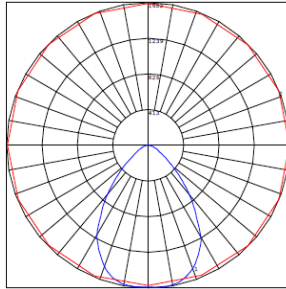

Photometrics: LF3-HL-30W-D-KN

TYPE II

BUD Rating: B2-U2-G1