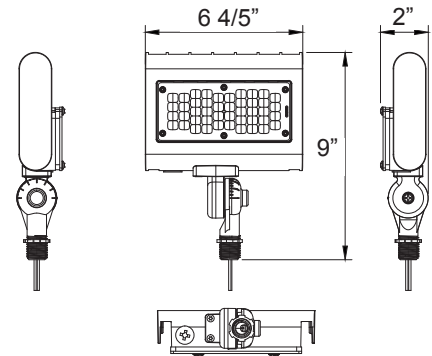

LF3-HL SERIES Outdoor Lighting

LF3-HL-30W-30K-D-KN
LF3-HL-30W-40K-D-KN
LF3-HL-30W-50K-D-KN

Customer Name: _____

Project Name: _____

Note: _____

Type: _____

9"(H) x 6 4/5"(W) x 2"(D)

Ideal for general site lighting, alleys, loading docks, doorway, pathway, and parking areas.