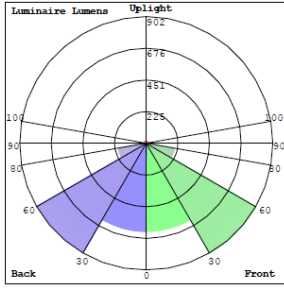

Photometrics: LF3-HL-30W-D-KN

TYPE II

BUD Rating: B2-U2-G1