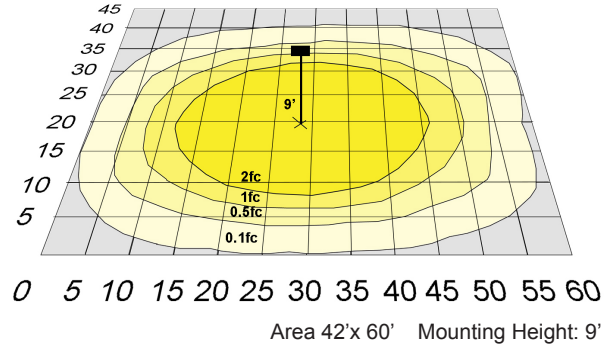

Other Models:

- 30K | 6100LM | LF3-HL-50W-30K-D-KN
- 40K | 6100LM | LF3-HL-50W-40K-D-KN
- 50K | 6100LM | LF3-HL-50W-50K-D-KN

Photometrics: LF3-HL-30W-D-KN

TYPE II

BUD Rating: B2-U2-G1

Other Views:

Front View